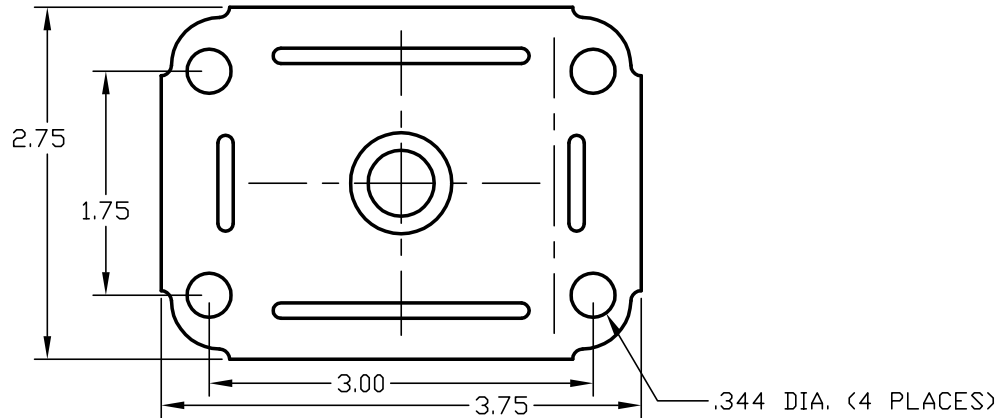

THIRD ANGLE PROJECTION	2 PLACE DECIMALS	3 PLACE DECIMALS	ANGLE

SCALE: 1:1.5

FIRST USE:

DRAWN: BH

DATE: 9/22/10

APPROVED: RS

DATE: 9/22/10

DRAWING NUMBER - REV.

2F6804027002100-00

(SALES PRINT) SIZE
A

CHANGES

Distributed by **H. A. GUDEN CO., INC.**
 Industrial Hardware Made Easy
guden.com/casters 800-344-6437
info@guden.com 631-737-2900

NOTES:

- 1) LOAD CAPACITY: 140lbs.
- 2) SWIVEL RADIUS: 3-1/4"